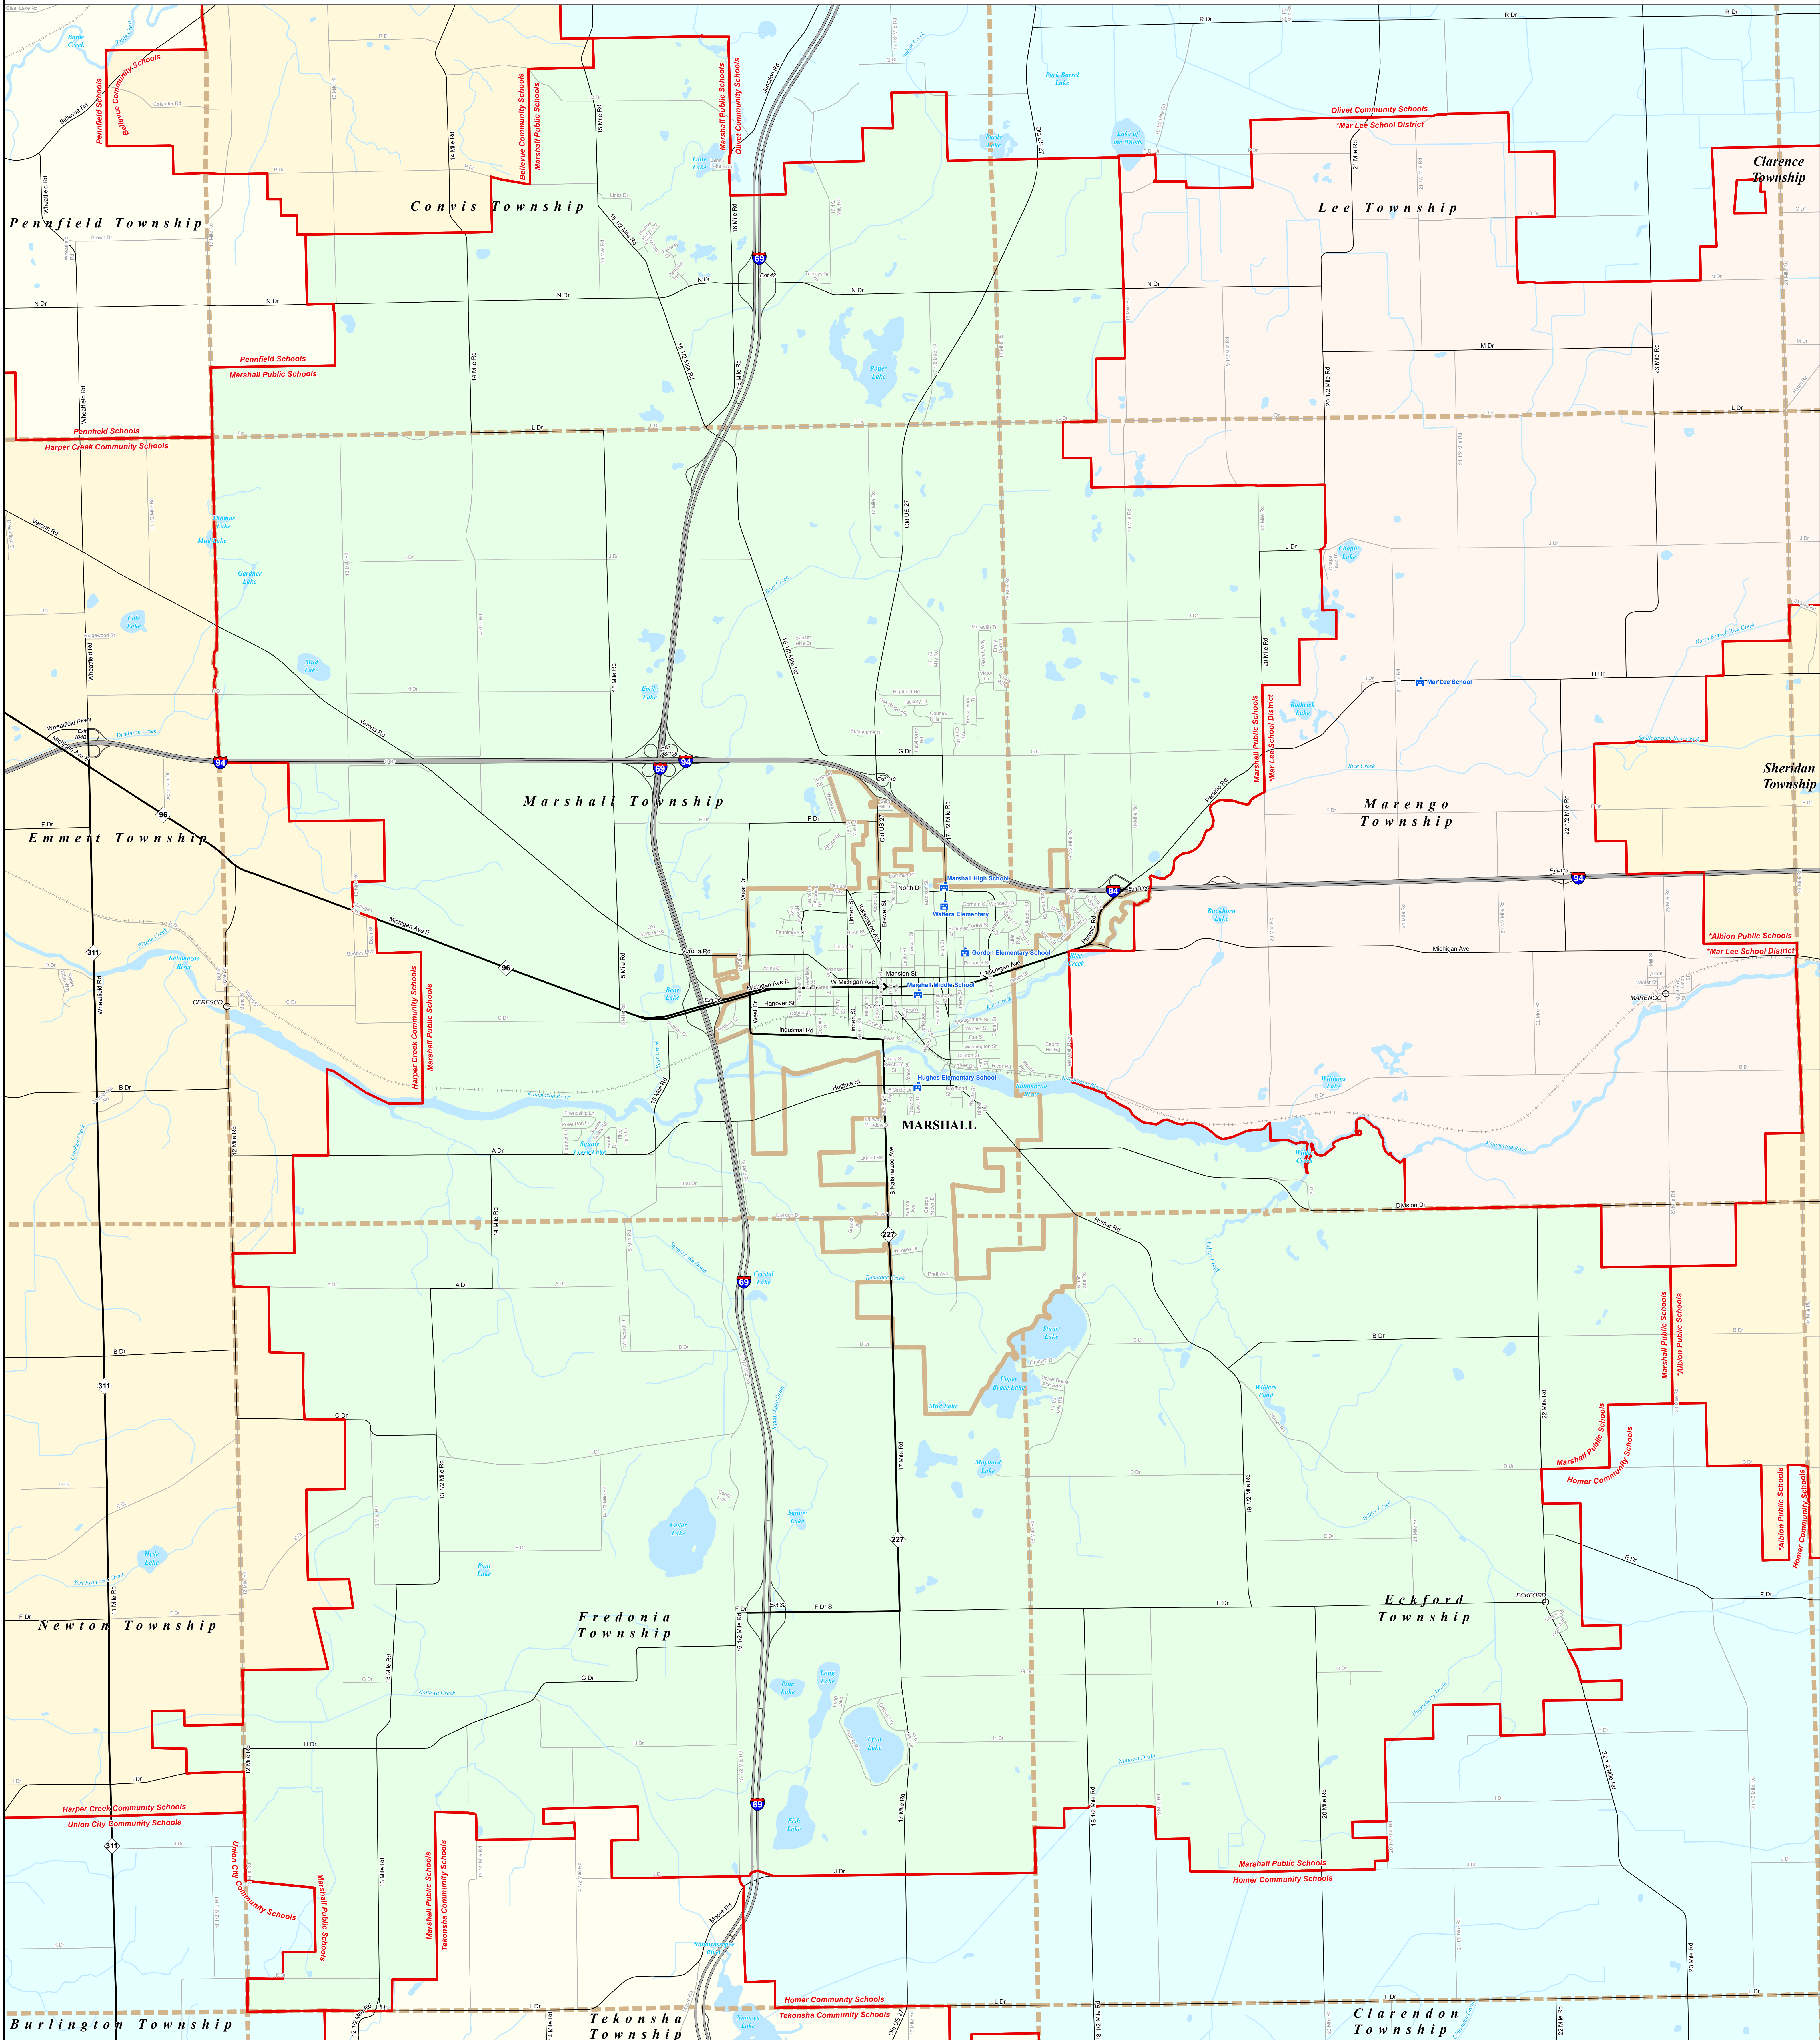

MARSHALL PUBLIC SCHOOLS

Calhoun ISD

0 0.25 0.5 1 Miles

*Note: Non K-12 School Districts identified with Asterisk (*) in Name

11/14/13

Legend	
School District	Unincorporated Place
County	School
City	Water Feature
Township	River, Stream, or Drain
Village	Railroad
Census Designated Place	Freeway
	Primary Road
	Local Road

Source: Michigan Geographic Framework, v13a